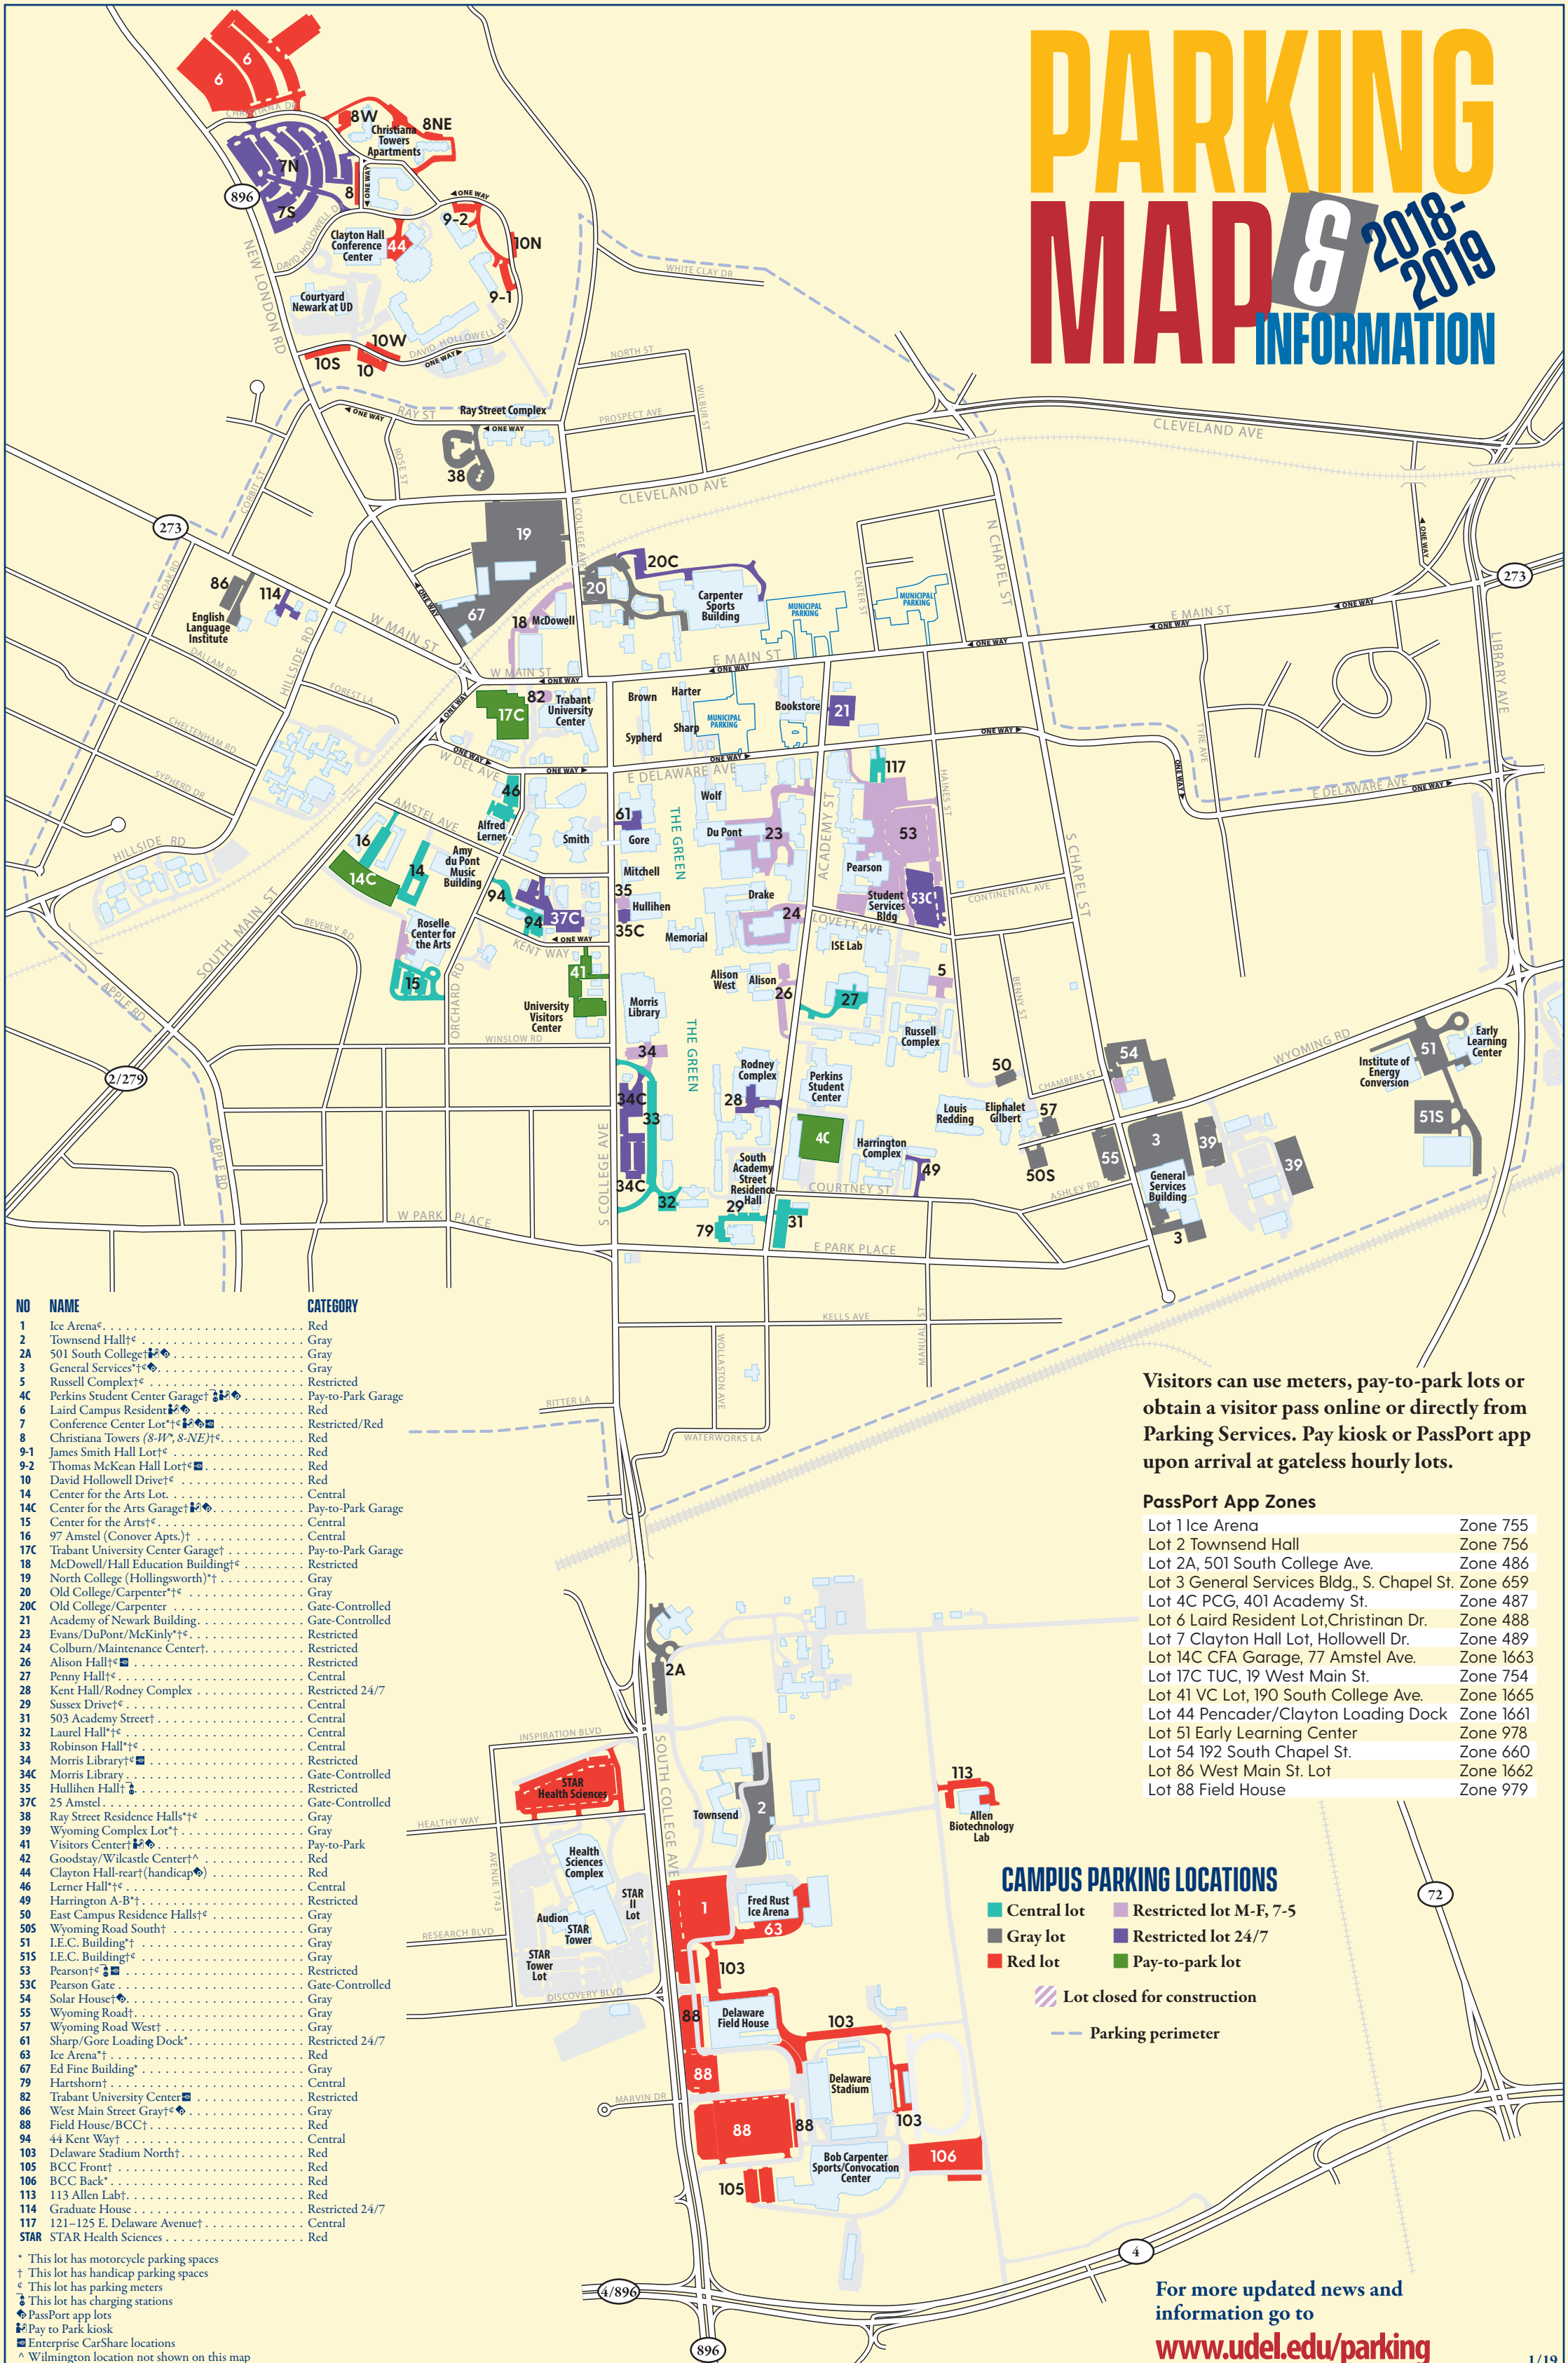

PARKING MAP 8 2018-2019

INFORMATION

NO	NAME	CATEGORY
1	Ice Arena*	Red
2	Townsend Hall†	Gray
2A	501 South College Ave.	Gray
3	General Services†	Gray
5	Russell Complex†	Restricted
4C	Perkins Student Center Garage†	Pay-to-Park Garage
6	Laird Campus Resident†	Red
7	Conference Center Lot†	Restricted/Red
8	Christiana Towers (8-W, 8-NE)†	Red
9-1	James Smith Hall Lot†	Red
9-2	Thomas McKean Hall Lot†	Red
10	David Hollowell Drive†	Red
14	Center for the Arts Lot	Central
14C	Center for the Arts Garage†	Pay-to-Park Garage
15	Center for the Arts†	Central
16	97 Amstel (Conover Apts.)†	Central
17C	Trabant University Center Garage†	Pay-to-Park Garage
18	McDowell/Hall Education Building†	Restricted
19	North College (Hollingsworth)†	Gray
20	Old College/Carpenter†	Gray
20C	Old College/Carpenter	Gate-Controlled
21	Academy of Newark Building	Gate-Controlled
23	Evans/DuPont/McKinly†	Restricted
24	Colburn/Maintenance Center†	Restricted
26	Alison Hall†	Restricted
27	Penny Hall†	Central
28	Kent Hall/Rodney Complex	Restricted 24/7
29	Sussex Drive†	Central
31	503 Academy Street	Central
32	Laurel Hall†	Central
33	Robinson Hall†	Central
34	Morris Library†	Restricted
34C	Morris Library	Gate-Controlled
35	Hullihen Hall†	Restricted
37C	25 Amstel	Gate-Controlled
38	Ray Street Residence Halls†	Gray
39	Wyoming Complex Lot†	Gray
41	Visitors Center†	Pay-to-Park
42	Goodstay/Wilcastle Center†	Red
44	Clayton Hall-rear† (handicap)	Red
46	Lerner Hall†	Central
49	Harrington A-B†	Restricted
50	East Campus Residence Halls†	Gray
50S	Wyoming Road South†	Gray
51	I.E.C. Building†	Gray
51S	I.E.C. Building†	Gray
53	Pearson†	Restricted
53C	Pearson Gate	Gate-Controlled
54	Solar House†	Gray
55	Wyoming Road†	Gray
57	Wyoming Road West†	Gray
61	Sharp/Gore Loading Dock*	Restricted 24/7
63	Ice Arena†	Red
67	Ed Fine Building†	Gray
79	Hartshorn†	Central
82	Trabant University Center	Restricted
86	West Main Street Gray†	Gray
88	Field House/BCC†	Red
94	44 Kent Way†	Central
103	Delaware Stadium North†	Red
105	BCC Front†	Red
106	BCC Back*	Red
113	113 Allen Lab†	Red
114	Graduate House	Restricted 24/7
117	121-125 E. Delaware Avenue†	Central
STAR	STAR Health Sciences	Red